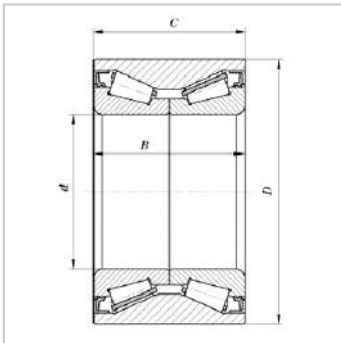

Double row tapered roller bearings

d 17.462-82 mm-DU4582004545KWD07C

参数信息:

Bearing number : DU45820045

Reference number : 45KWD07C

Boundary
Dimensions (mm) :

d : 45

D : 82