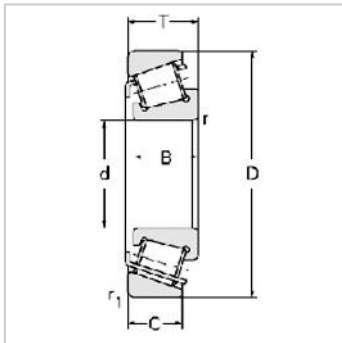

Single row Metric and inch tapered roller bearings

Inch Series-495/493

参数信息:

Bearing number : 495/493

Principal Dimensions(mm) :

| | |
|-----|---------|
| d : | 82.55 |
| D : | 136.525 |
| T : | 30.162 |
| B : | 29.769 |
| C : | 22.225 |
| R : | 3.5 |
| r : | 3.3 |

Load ratings(KN) :

| | |
|-------|------|
| Cr : | 130 |
| Cor : | 192 |
| W : | 1.63 |

: